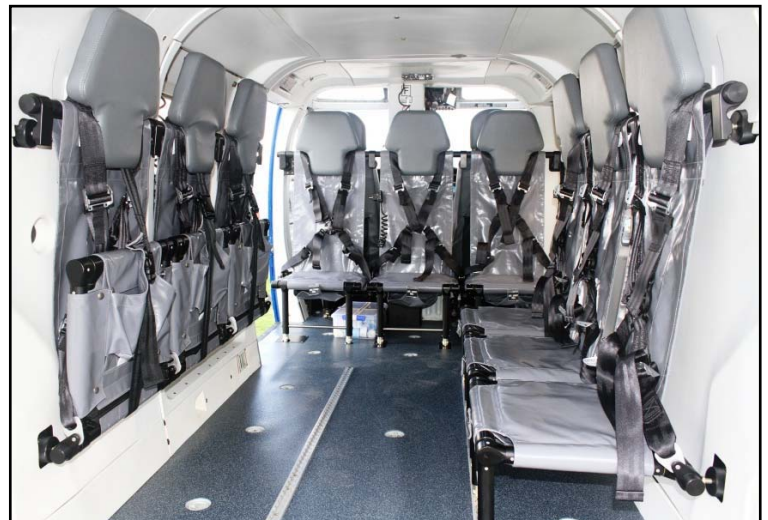

COMPONENT STATUS

	Part Number	Type Retirement	Hours Remaining	% Remaining
Times as at 30 June 2017				
Airframe 1200Hr		Inspection	TBA	
Airframe 2400Hr		Inspection	TBA	
Mast Spacer Inspection 2500hr		Inspection	2497	99%
Main Rotor Blades	117-151521	O/C		
Main Rotor Blades	117-151521	O/C		
Main Rotor Blades	117-151521	O/C		
Main Rotor Blades	117-151521	O/C		
Tail Rotor Blades	B641M1001101	O/C		
<u>Main Gear Box</u>	117-1200501	OH - 5 000hr	TBA	
Shaft	4639205016	O/C		
Case	117-12280-01	LL - 12 000hr	TBA	
Gear, Bevel	117-12215-01	LL-18 500hr	TBA	
Clutch	4639302044	OH - 3 600hr	TBA	
Clutch	4639302044	OH - 3 600hr	TBA	
Mount assy	117-12415-05	LL - 12 000hr	TBA	
<u>Intermediate Gear Box</u>	4639002005	OH - 3 600hr	1533	42%
Gear, Bevel	4639310062	LL - 10 800hr	8733	81%
Shaft, Bevel Gear	4639310063	LL - 10 800hr	5206	48%
<u>Tail Rotor Gear Box</u>	4639003007	OH - 3 600hr	701	19%
Gear, Bevel	4639311042	LL - 13 200hr	503	4%
Shaft, Bevel Gear	4639311043	LL - 13 200hr	503	4%
MRH TT Strap	117-14111	LL - 25 000cyc	22238	89%
MRH Inner Sleeves	117-141831	LL - 20 000hr	10770	54%
TRH Laminated Pile	105-317261	LL-25 350cyc	18257	72%
Engine #1	LTS101-850-B2	HSI - 1 800hr	1797	99%
Engine #2	LTS101-850-B2	HSI - 1 800hr	1761	98%

*Stock photo

487 Airfield Road, Ardmore, Auckland PO BOX 72516, Papakura, Auckland 2244, New Zealand

E wayne.christie@airwork.co.nz | P +64 9 295 2100 | C +64 21 374 988